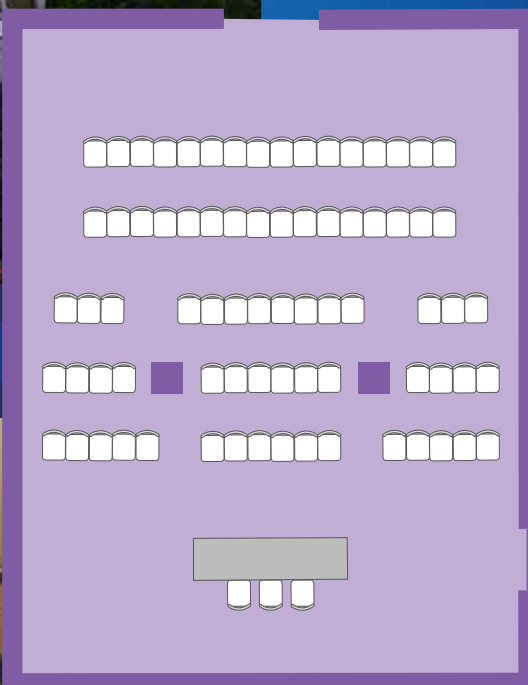

Floor plans and capacities of Gardaland Park theaters and rooms

CAMELOT ROOM

Located near the entrance to the Park, the 70-seat Camelot Room is an ideal solution for corporate meetings in an informal setting.

The hall overlooks the evocative medieval square near the suggestive Antico Feudo snack bar.

1 - CAMELOT ROOM

Size and capacity

Length:	8.99 m
Width:	10.64 m
Height:	3.50 m
Surface area:	96 sq m
Seats:	70 (row seating)